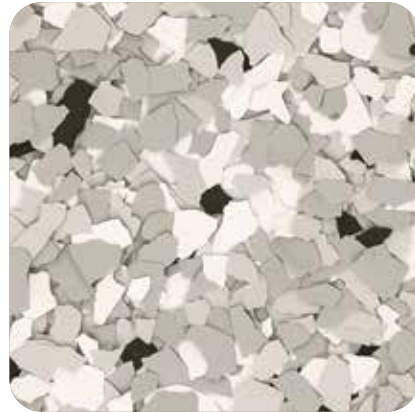

DECORATIVE CHIP
CATALOG

SIGNATURE BLENDS

AUTUMN BROWN

CABIN FEVER

COYOTE

ORBIT

OUTBACK

SAFARI

CREEKBED

DOMINO

FEATHER GRAY

SHORELINE

STARGAZER

STONEWASH

GLACIER

GRAVEL

NIGHTFALL

TIDAL WAVE

WOMBAT

AVAILABLE SIZES:*

1/4" CHIP

1/8" CHIP

1/16" CHIP

MARBLE BLENDS

Decorative Chip is integrally colored and are produced in 1/4", 1/8" and 1/16" sizes.

Decorative Chip is designed for use in commercial, industrial and residential flooring applications and are available in a wide range of colors and popular blends.