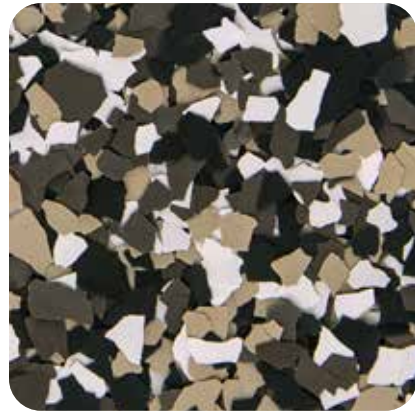

DECORATIVE CHIP
CATALOG

SIGNATURE BLENDS

AUTUMN BROWN

CABIN FEVER

COYOTE

ORBIT

OUTBACK

SAFARI

CREEKBED

DOMINO

FEATHER GRAY

SHORELINE

STARGAZER

STONEWASH

GLACIER

GRAVEL

NIGHTFALL

TIDAL WAVE

WOMBAT

AVAILABLE SIZES:*

1/4" CHIP

1/8" CHIP

1/16" CHIP

MARBLE BLENDS

FRONT COVER DECORATIVE CHIP: CREEKBED
BACK COVER DECORATIVE CHIP: TIDAL WAVE

SCAN TO VISIT

SIMIRON.COM

SIMIRON Decorative Chip are UV stable vinyl paint chip flakes, composed of water-based resin materials and contain high-quality additives and color pigments.