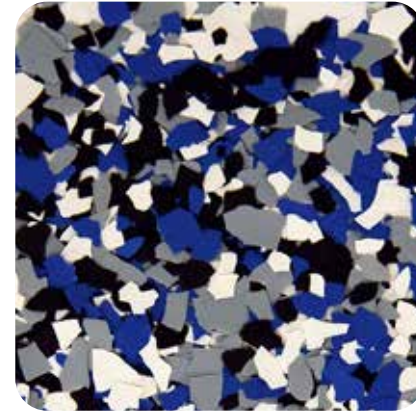

DECORATIVE CHIP
CATALOG

SIGNATURE BLENDS

AUTUMN BROWN

CABIN FEVER

COYOTE

ORBIT

OUTBACK

SAFARI

CREEKBED

DOMINO

FEATHER GRAY

SHORELINE

STARGAZER

STONEWASH

GLACIER

GRAVEL

NIGHTFALL

TIDAL WAVE

WOMBAT

AVAILABLE SIZES:*

1/4" CHIP

1/8" CHIP

1/16" CHIP

MARBLE BLENDS

Decorative Chip is integrally colored and are produced in 1/4", 1/8" and 1/16" sizes.

Decorative Chip is designed for use in commercial, industrial and residential flooring applications and are available in a wide range of colors and popular blends.