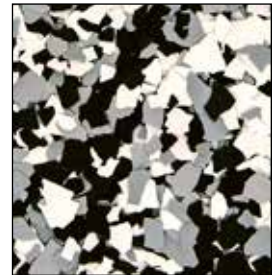

DECORATIVE CHIPS

FLOOR COATING PAINT CHIPFLAKES

Our **Decorative Chip Flakes** are integrally colored and are produced in our standard **1/4"** size.

1/8" and 1/16" chip sizes are available by special order.

Choose from our standard 15 color blends!*

AUTUMN BROWN

CABIN FEVER

COYOTE

CREEKBED

DOMINO

FEATHER GRAY

GLACIER