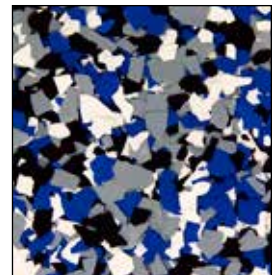

DECORATIVE CHIPS

FLOOR COATING PAINT CHIPFLAKES

Our **Decorative Chip Flakes** are integrally colored and are produced in our standard **1/4"** size.

1/8" and 1/16" chip sizes are available by special order.

Choose from our standard 15 color blends!*

AUTUMN BROWN

CABIN FEVER

COYOTE

CREEKBED

DOMINO

FEATHER GRAY

GLACIER

GRAVEL

NIGHTFALL

ORBIT

OUTBACK

SAFARI

SHORELINE

STARGAZER

TIDAL WAVE