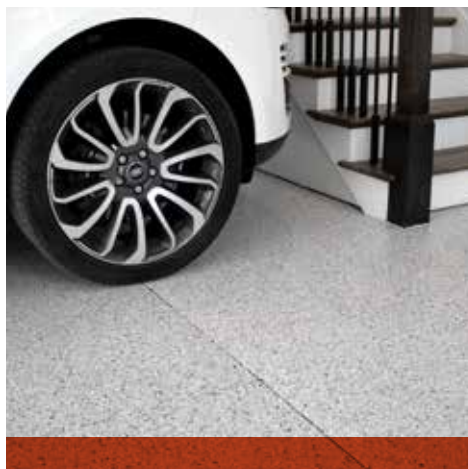

FEATURES & BENEFITS:

- Colorfast, UV Stable Pigments
- Random Shapes Naturally Hide Imperfections in Concrete
- Economical Flooring Solution
- Highly Customizable
- Easy to Use
- Easy to Maintain
- Hides Dirt and Debris
- Improves Traction
- Create an Abstract, Terrazzo Appearance

GRAVEL

NIGHTFALL

ORBIT

OUTBACK

SAFARI

SHORELINE

STARGAZER

TIDAL WAVE