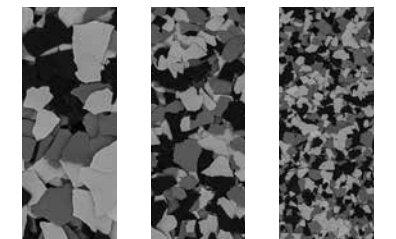

GRAVEL

NIGHTFALL

TIDAL WAVE

WOMBAT

AVAILABLE SIZES:*

1/4" CHIP 1/8" CHIP 1/16" CHIP

*1/8" and 1/16" chip is special order.

FEATURES & BENEFITS:

- Enhances Appearance
- Colorfast, UV Stable Pigments
- Improves Traction
- Easy to Maintain
- Hides Dirt and Debris
- Economical Flooring Solution
- Seamless Flooring
- Creates an Abstract, Terrazzo Appearance
- Random Shapes Naturally Hide Imperfections in Concrete
- Highly Customizable
- Easy to Use