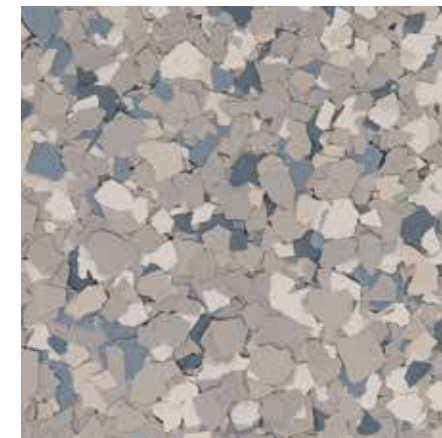

SAFARI

CREEKBED

DOMINO

FEATHER GRAY

SHORELINE

STARGAZER

STONEWASH

GLACIER

GRAVEL

NIGHTFALL

TIDAL WAVE

WOMBAT

AVAILABLE SIZES:*

1/4" CHIP 1/8" CHIP 1/16" CHIP

*1/8" and 1/16" chip is special order.

FEATURES & BENEFITS:

- Enhances Appearance
- Colorfast, UV Stable Pigments
- Improves Traction
- Easy to Maintain
- Hides Dirt and Debris
- Economical Flooring Solution
- Seamless Flooring
- Creates an Abstract, Terrazzo Appearance
- Random Shapes Naturally Hide Imperfections in Concrete
- Highly Customizable
- Easy to Use