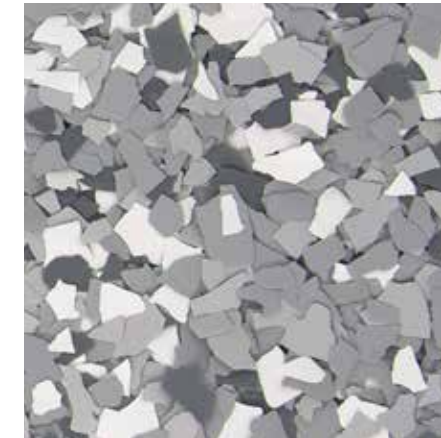

SAFARI

CREEKBED

DOMINO

FEATHER GRAY

SHORELINE

STARGAZER

STONEWASH

GLACIER

GRAVEL

NIGHTFALL

TIDAL WAVE

WOMBAT

AVAILABLE SIZES:*

1/4" CHIP 1/8" CHIP 1/16" CHIP

*1/8" and 1/16" chip is special order.

FEATURES & BENEFITS:

- Enhances Appearance
- Colorfast, UV Stable Pigments
- Improves Traction
- Easy to Maintain
- Hides Dirt and Debris
- Economical Flooring Solution
- Seamless Flooring
- Creates an Abstract, Terrazzo Appearance
- Random Shapes Naturally Hide Imperfections in Concrete
- Highly Customizable
- Easy to Use