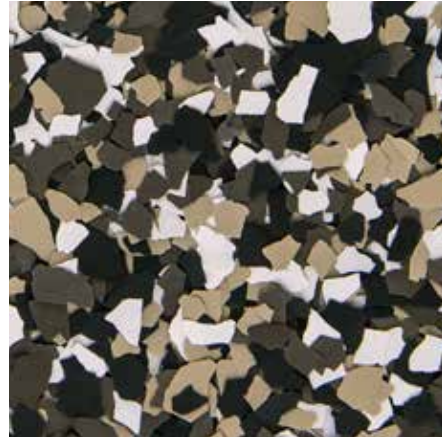

DECORATIVE CHIP

PRODUCT CATALOG

SIGNATURE BLENDS IN STOCK

AUTUMN BROWN

CABIN FEVER

COYOTE

ORBIT

OUTBACK

GRAVEL

NIGHTFALL

TIDAL WAVE

WOMBAT

AVAILABLE SIZES:*

1/4" CHIP 1/8" CHIP 1/16" CHIP

*1/8" and 1/16" chip is special order.

FEATURES & BENEFITS:

- Enhances Appearance
- Colorfast, UV Stable Pigments
- Improves Traction
- Easy to Maintain
- Hides Dirt and Debris
- Economical Flooring Solution
- Seamless Flooring
- Creates an Abstract, Terrazzo Appearance
- Random Shapes Naturally Hide Imperfections in Concrete
- Highly Customizable
- Easy to Use

SCAN TO VISIT

SIMIRON.COM

SIMIRON Decorative Chip are UV stable vinyl paint chip flakes, composed of water-based resin materials and contain high-quality additives and color pigments.

Decorative Chip is integrally colored and are produced in 1/4", 1/8" and 1/16" sizes.