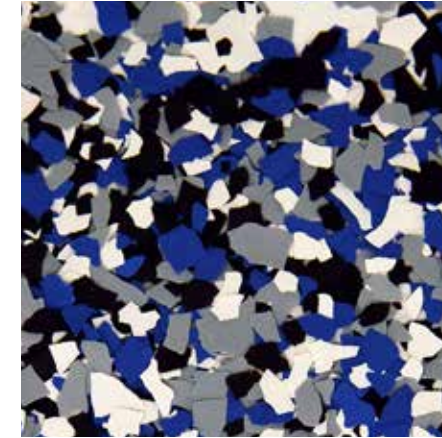

DECORATIVE CHIP

PRODUCT CATALOG

SIGNATURE BLENDS IN STOCK

AUTUMN BROWN

CABIN FEVER

COYOTE

ORBIT

OUTBACK

SAFARI

CREEKBED

DOMINO

FEATHER GRAY

SHORELINE

STARGAZER

STONEWASH

GLACIER

GRAVEL

NIGHTFALL

TIDAL WAVE

WOMBAT

AVAILABLE SIZES:*

1/4" CHIP 1/8" CHIP 1/16" CHIP

*1/8" and 1/16" chip is special order.

FEATURES & BENEFITS:

- Enhances Appearance
- Colorfast, UV Stable Pigments
- Improves Traction
- Easy to Maintain
- Hides Dirt and Debris
- Economical Flooring Solution
- Seamless Flooring
- Creates an Abstract, Terrazzo Appearance
- Random Shapes Naturally Hide Imperfections in Concrete
- Highly Customizable
- Easy to Use